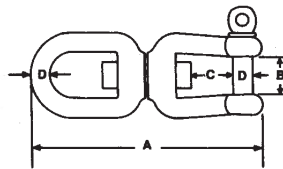

VRTULJAK OKO - ŠKOPAC INOX AISI 316

764 SWIVELS EYE AND JAW STAINLESS STEEL AISI 316